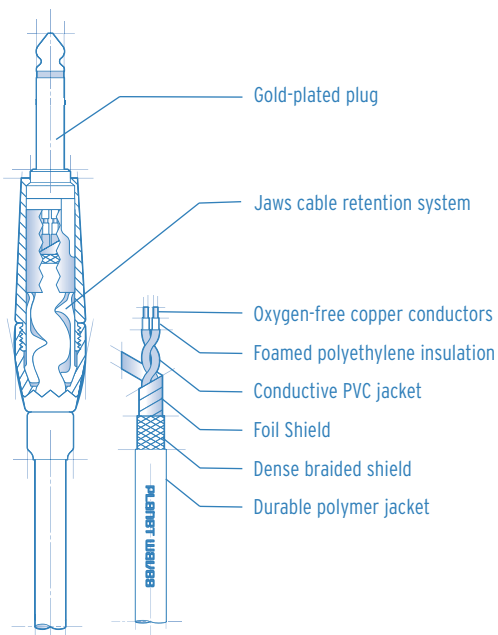

Instrument Cables

New Packaging! New Pricing! New Products

Custom PRO Series Instrument Cables

Developed for the most discriminating musician, Planet Waves offers the ultimate built-to-last cable line, while accurately transferring all the subtle details of your playing. Custom Pro Series cables feature Amphenol plugs with gold plated contacts and the "jaws" cable retention system for unparalleled signal transfer and strain relief. Using the latest in cable manufacturing technology, the Custom Pro Series line features a network of heavy-gauged, ultra-pure, oxygen-free copper conductors for precise signal reproduction.