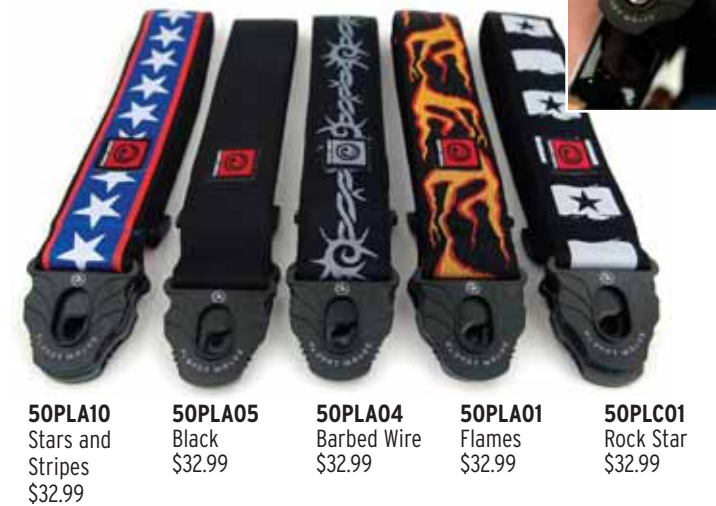

Item #	Description	Retail
25PRF01	Black Rows	\$43.99
25PRF02	Brown Diamonds	\$43.99
25PRF03	Whitewashed Blocks	\$43.99
25PRF04	Camel Suede Rosette	\$43.99
25PRF05	Honey Suede Apache	\$43.99

Attention Dealers! Save \$\$\$
Order in packer or case quantities

- 60% smaller strap ends with improved locking mechanism
- Now available in Planet Waves 5 best-selling strap patterns

50PLA10	Stars and Stripes	\$32.99
50PLA05	Black	\$32.99
50PLA04	Barbed Wire	\$32.99
50PLA01	Flames	\$32.99
50PLC01	Rock Star	\$32.99