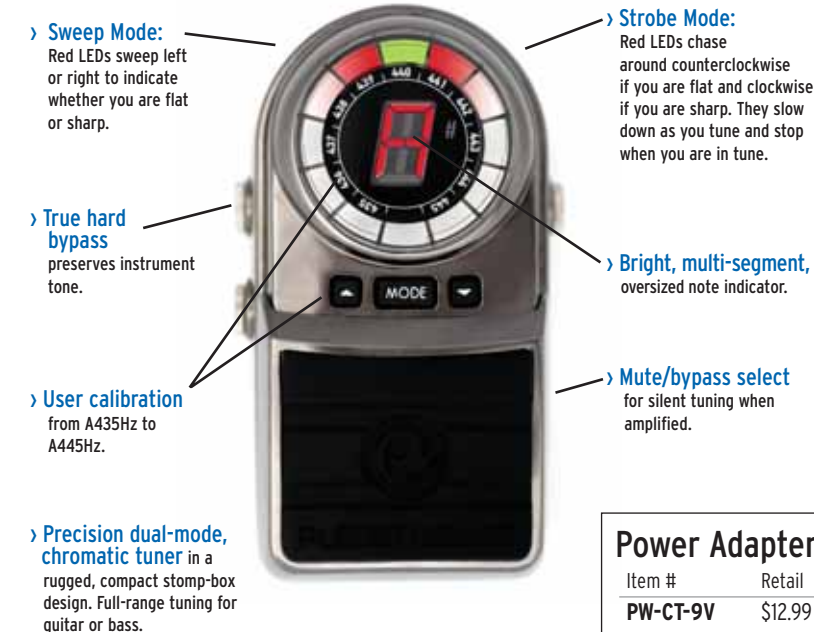

Power Adapter

Item #	Retail
PW-CT-9V	$12.99