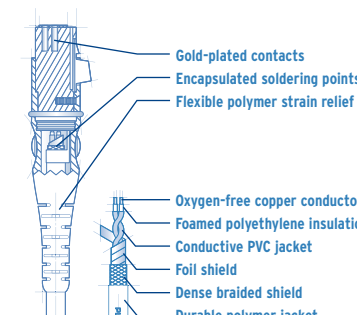

XLR Male to XLR Female

Item #	Length	Retail
PW-CPM-10	10 Ft.	\$49.99
PW-CPM-25	25 Ft.	\$64.99

180° Rotation

US Patent# D 491,526

Custom Series Microphone Cables

> 24-karat gold-plated plugs ensure premium sound quality and corrosion resistance.
> Special double-insulated/double-shielded cable provides cleanest signal available while eliminating hum and triboelectric noise.
> Exclusive Planet Waves overmolded connectors provide extra protection with unmatched strain relief.