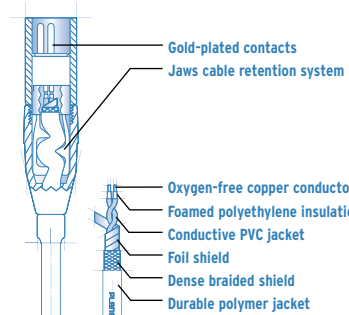

Microphone Cables

Custom PRO Series Microphone Cables

Developed for the most discriminating musician, Planet Waves offers the ultimate built-to-last cable line, while accurately transferring all the subtle details of your playing. Custom Pro Series cables feature Amphenol plugs with gold plated contacts and the "jaws" cable retention system for unparalleled signal transfer and strain relief. Using the latest in cable manufacturing technology, the Custom Pro Series line features a network of heavy-gauged, ultra-pure, oxygen-free copper conductors for precise signal reproduction.

XLR Male to XLR Female

Item #	Length	Retail
PW-CPM-10	10 Ft.	$49.99
PW-CPM-25	25 Ft.	$64.99