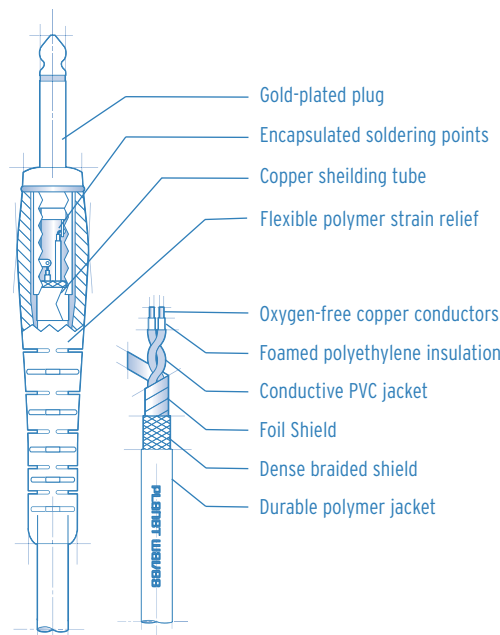

Custom Series Instrument Cables

- > Gold-plated plugs ensure positive connection into standard 1/4" (6.35mm) jacks.
- > Special double-insulated/double-shielded cable design provides cleanest signal available while eliminating hum and triboelectric noise.
- > Exclusive Planet Waves overmolded connectors provide extra protection with unmatched strain relief.