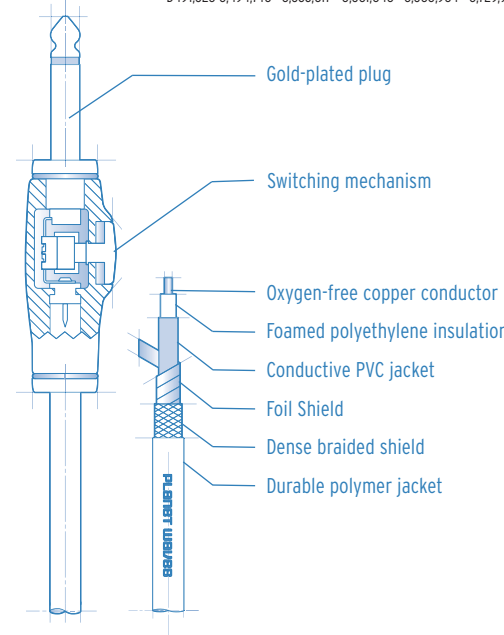

Instrument Cables

New Packaging! New Pricing! New Products

The Circuit Breaker™ Cable

The Planet Waves Circuit Breaker™ has a built-in mute switch to save your equipment from loud pops and squeals while changing guitars with a live amp. When the button is pushed, the cable mutes while remaining plugged into your guitar, making on-stage guitar changes a snap, and eliminating any chance of sound bursts. Once the cable is muted, remove the cable from the guitar being used and plug the cable into the next instrument. Press the button again to reactivate the cable signal. It's that easy!!!

The Circuit Breaker™

Item #	Length	Retail
PW-AG-10	10 Ft.	$39.99
PW-AG-15	15 Ft.	$44.99
PW-AG-20	20 Ft.	$49.99
PW-AG-30	30 Ft.	$59.99

The Right-Angle Circuit Breaker™

Item #	Length	Retail
PW-AGRA-10	10 Ft.	$39.99
PW-AGRA-20	20 Ft.	$49.99

IN = OUT™ SIGNAL TRANSPARENCY

Nothing should come between your instrument and amplifier – that includes your cable! Ordinary instrument cables can adversely affect or pre-equalize your tone, robbing you of harmonic content and sonic detail. Planet Waves Cables utilize the latest technologies to ensure low capacitance and impenetrable shielding. Lower cable capacitance allows your instrument's brilliance, presence and character to be transmitted to the amp ensuring that the signal going into the cable comes out of the cable with the utmost transparency.

Classic Series Instrument Cables

- > Patented nickel-plated plugs with 8 compression springs ensure positive connection into standard 1/4" (6.35 mm) jacks.
- > Special coaxial cable design provides extra-clean signal and low capacitance.
- > Molded connectors provide extra protection over ordinary plugs.