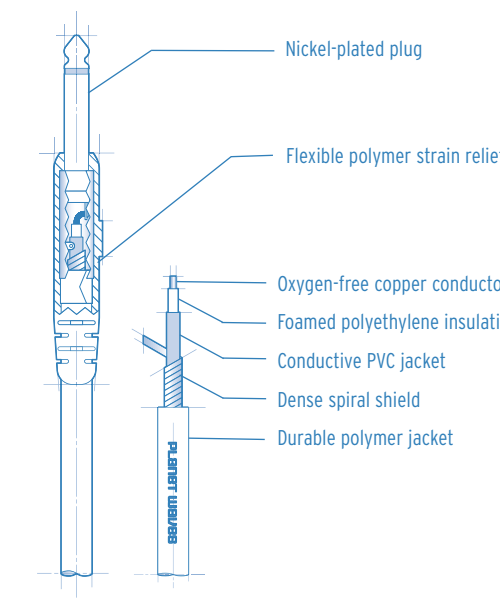

Single Conductor Instrument Cables

Item #	Length	Retail
PW-CGT-05	5 Ft.	$16.99
PW-CGT-10	10 Ft.	$19.99
PW-CGT-15	15 Ft.	$22.99
PW-CGT-20	20 Ft.	$24.99

Right-Angle Single Conductor Instrument Cables

Item #	Length	Retail
PW-CGTRA-10	10 Ft.	$19.99
PW-CGTRA-20	20 Ft.	$24.99

New! 6" Right-Angle 1/4" Patch Cable 3-pack

- > 6" cable with right-angle connectors
- > Perfect for use with effect pedals
- > Low capacitance cable design with dense copper shield
- > Packaged in convenient 3-pack

Item #	Retail
PW-CGTP-305	$24.99