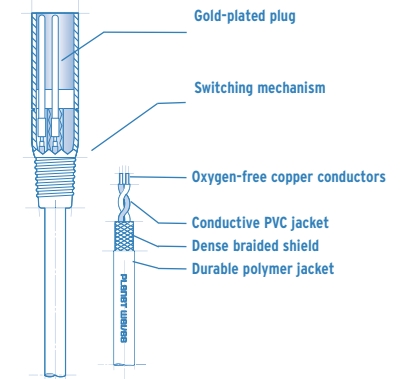

Swivel XLR Microphone Cable

Item #	Length	Retail
PW-MS-10	10 Ft.	\$44.99
PW-MS-25	25 Ft.	\$59.99

Classic Series Microphone Cables

- > Nickel-plated brass connectors offer reliable, corrosion-resistant contact.
- > Flexible, molded collar for outstanding strain relief.
- > Heavy-duty, plated, copper-braided shield offers 95% shielding coverage.